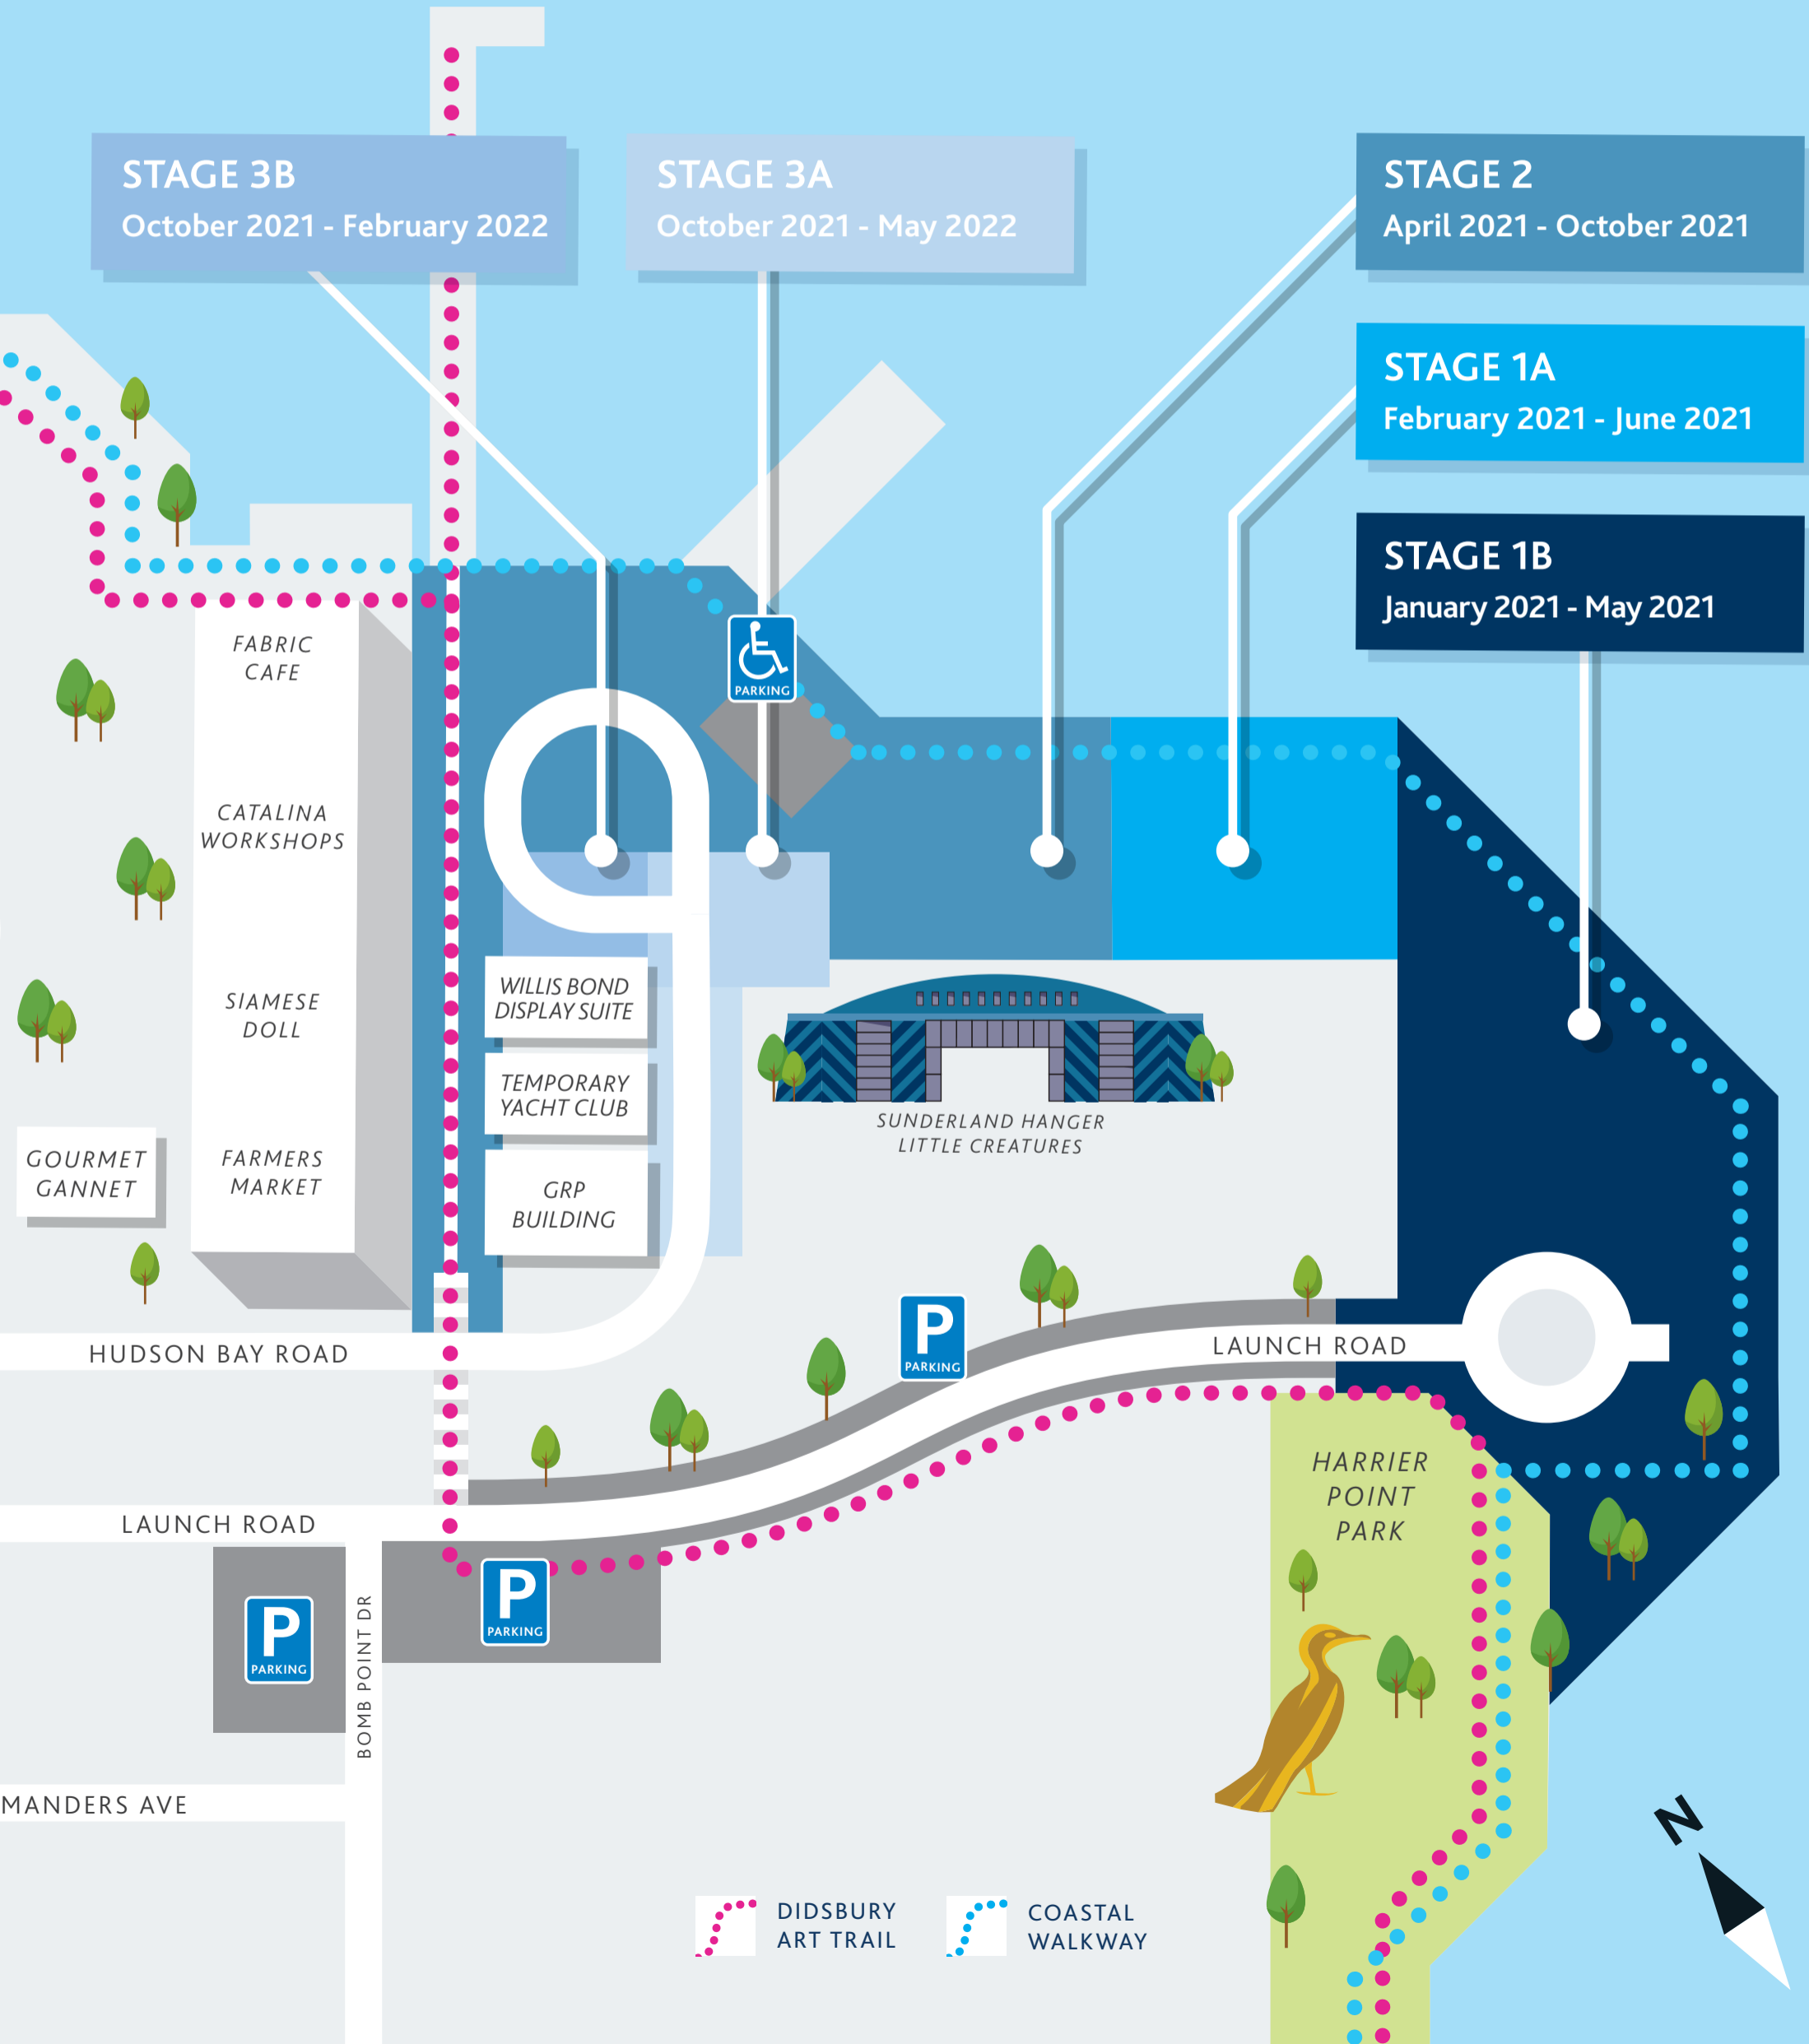

STAGES OF WORK

AN EVEN BETTER
Catalina Bay
IS ON THE WAY

FERRY WHARF

STAGE 3B

October 2021 - February 2022

STAGE 3A

October 2021 - May 2022

STAGE 2

April 2021 - October 2021

STAGE 1A

February 2021 - June 2021

STAGE 1B

January 2021 - May 2021

FABRIC CAFE

CATALINA WORKSHOPS

SIAMESE DOLL

GOURMET GANNET

FARMERS MARKET

WILLIS BOND DISPLAY SUITE

TEMPORARY YACHT CLUB

GRP BUILDING

SUNDERLAND HANGER
LITTLE CREATURES

HARRIER POINT PARK

HUDSON BAY ROAD

LAUNCH ROAD

LAUNCH ROAD

MANDERS AVE

BOMB POINT DR

DIDSBURY ART TRAIL

COASTAL WALKWAY